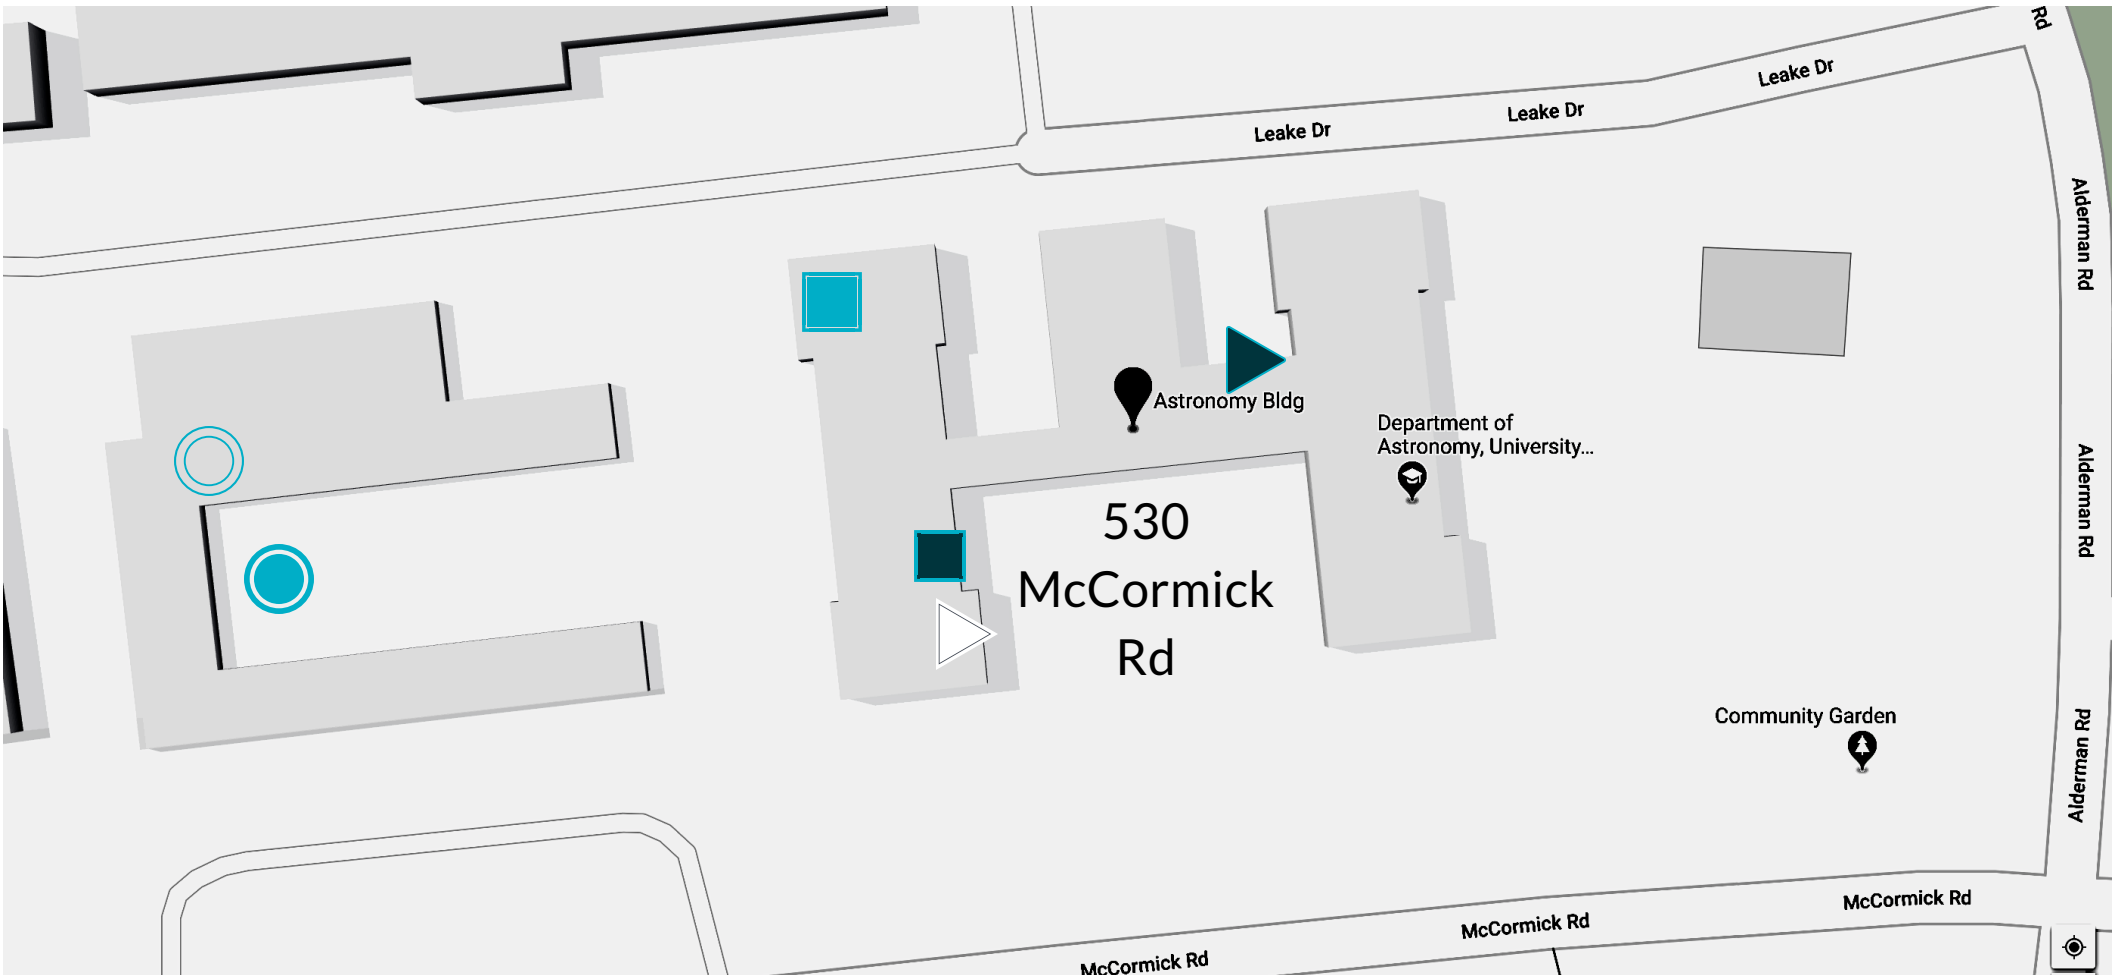

ASTR 1230 EQUIPMENT OFFICE

Telescope Storage and
Support Office

ASTRONOMY BUILDING ROOM 251B

Prof. Majewski's Office
Hours

ASTRONOMY BUILDING ROOM 222

Robby's TA Office Hours

ASTR 1230 LAB AREA

Telescope piers and
Work area

ASTRONOMY BUILDING ROOM 267

Hannah's TA Office Hours

ASTRONOMY BUILDING ROOM 265

Classroom for Lecture