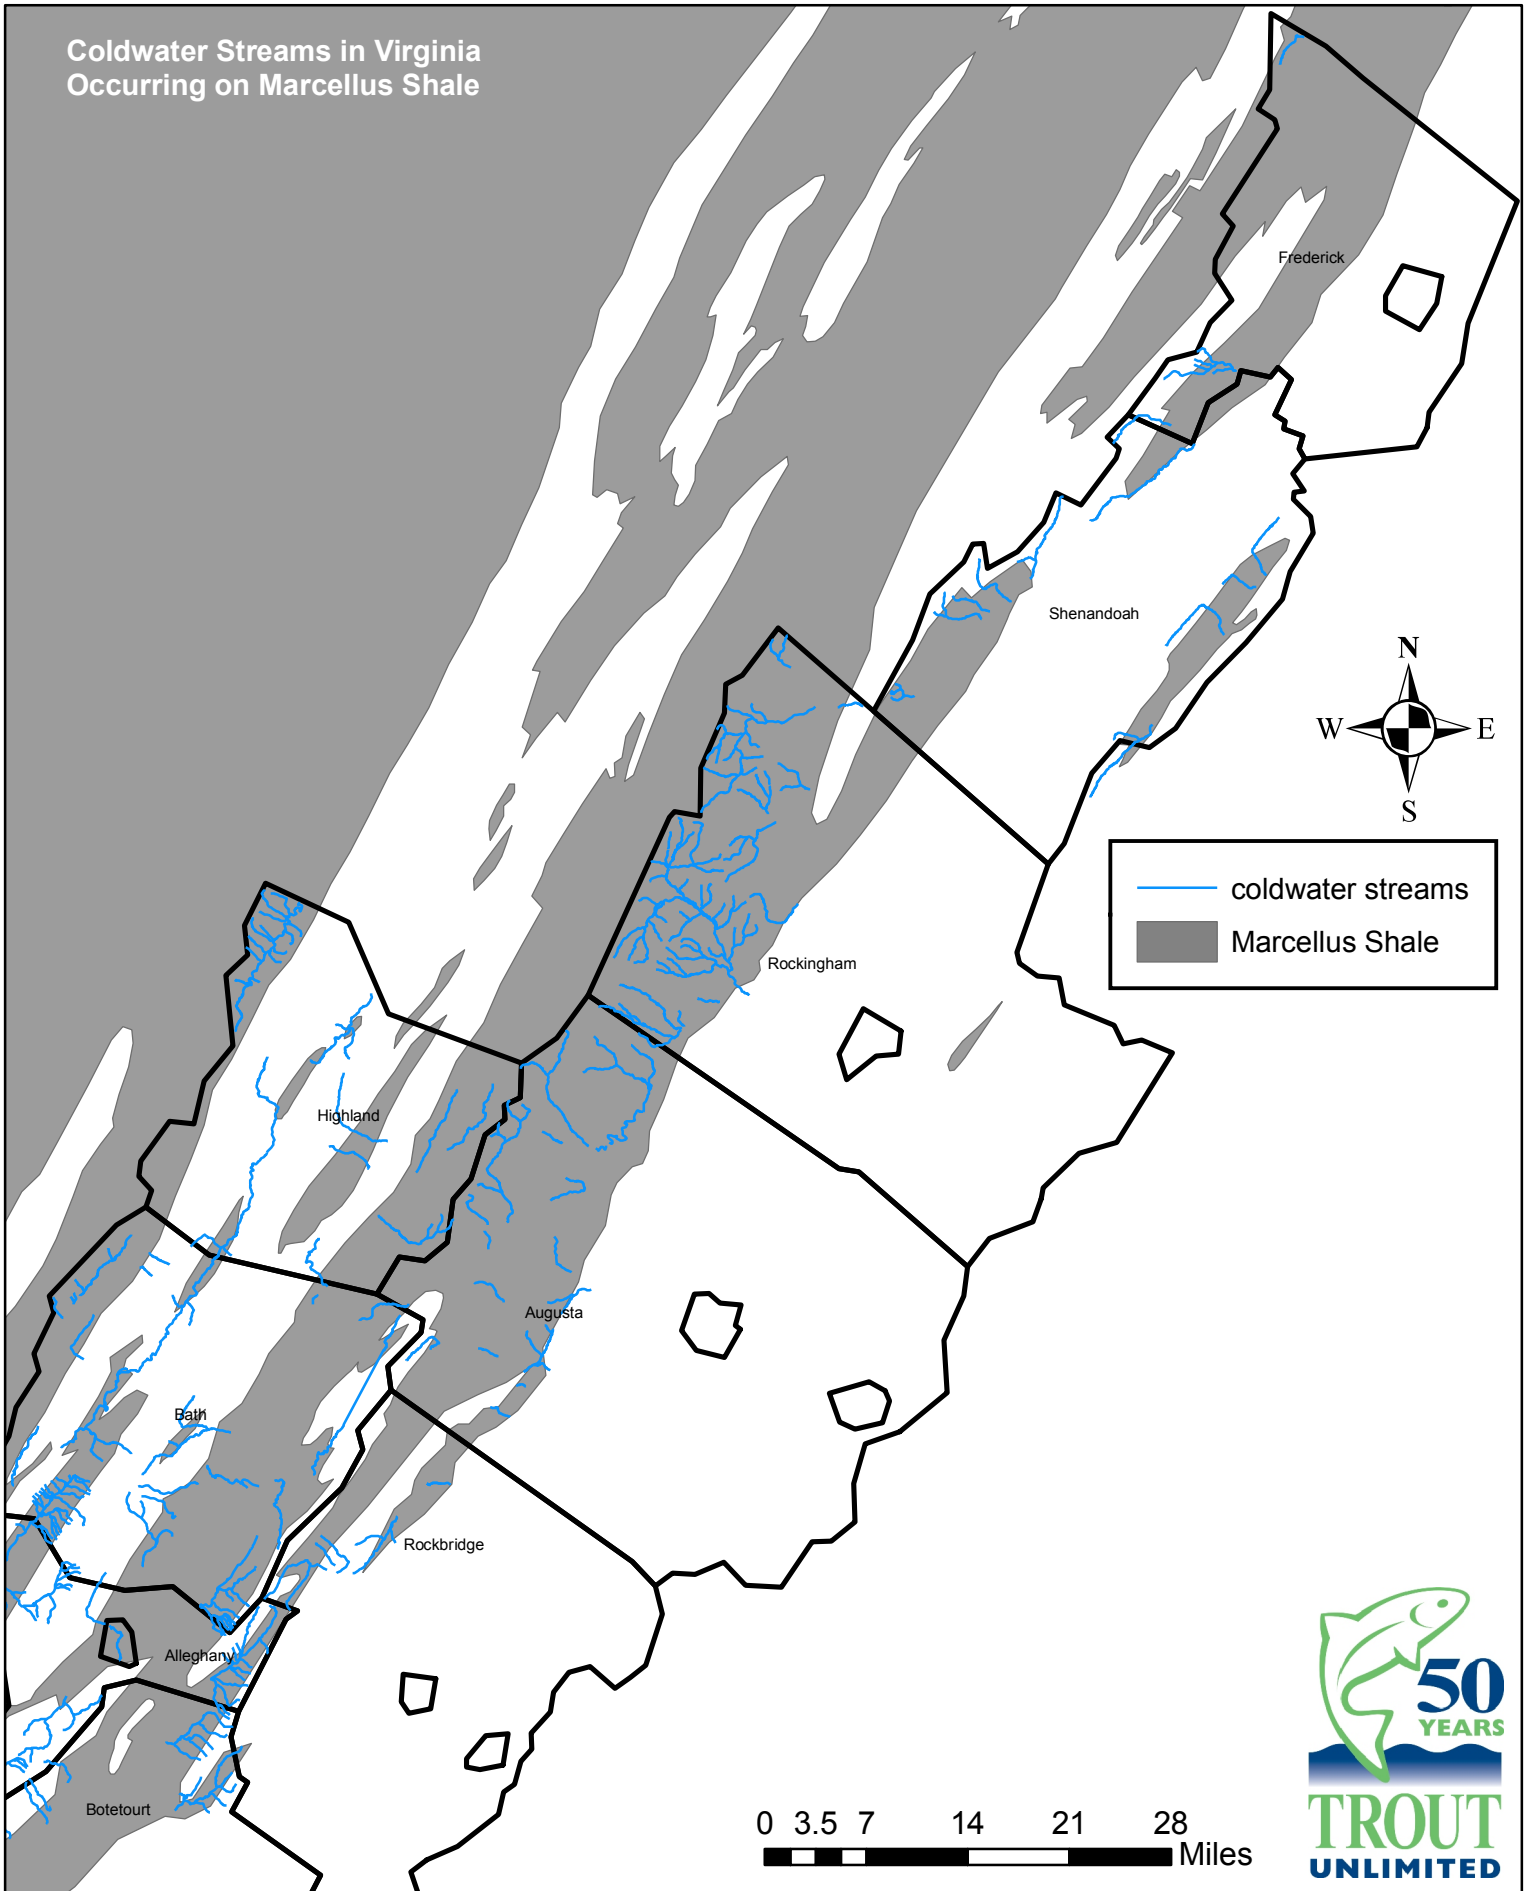

Coldwater Streams in Virginia
Occurring on Marcellus Shale

— coldwater streams
■ Marcellus Shale