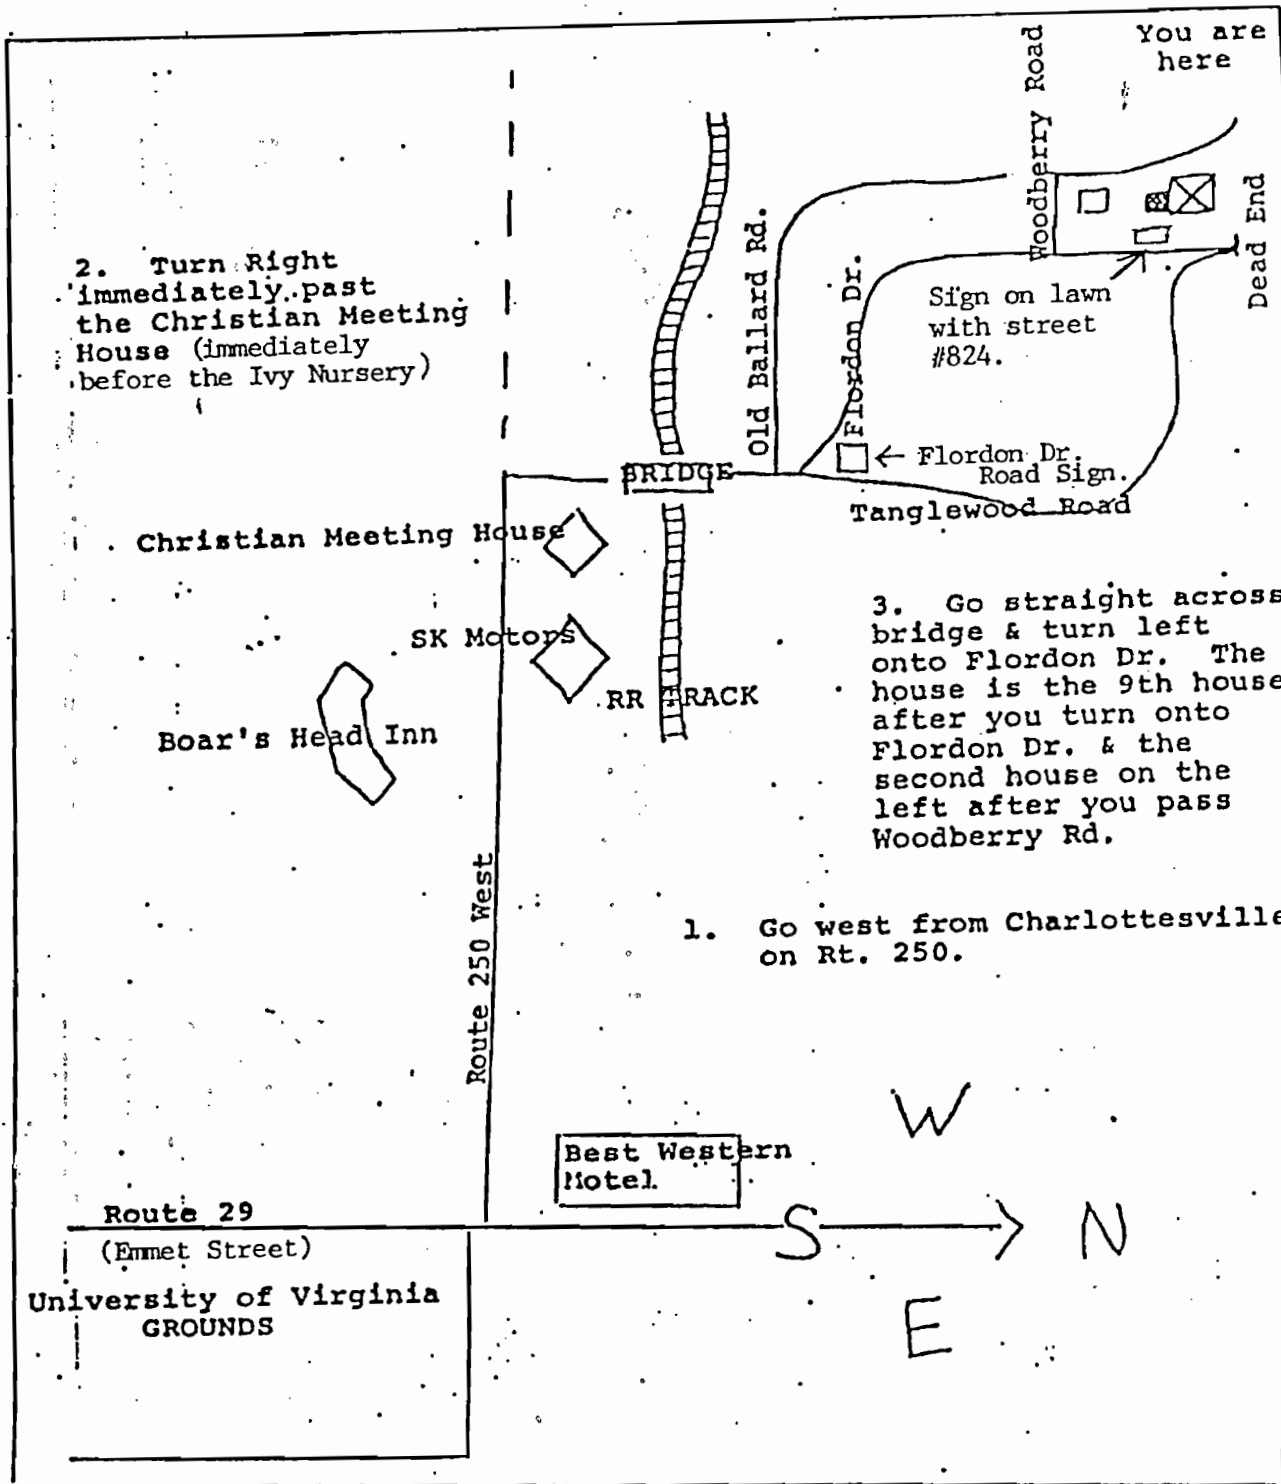

Directions to the home of Professor John Norton Moore  
 824 Flordon Drive, Flordon Subdivision, Route 250 West,  
 Charlottesville, Virginia. Telephone: 434-977-2749.

2. Turn Right immediately past the Christian Meeting House (immediately before the Ivy Nursery)

3. Go straight across bridge & turn left onto Flordon Dr. The house is the 9th house after you turn onto Flordon Dr. & the second house on the left after you pass Woodberry Rd.

1. Go west from Charlottesville on Rt. 250.