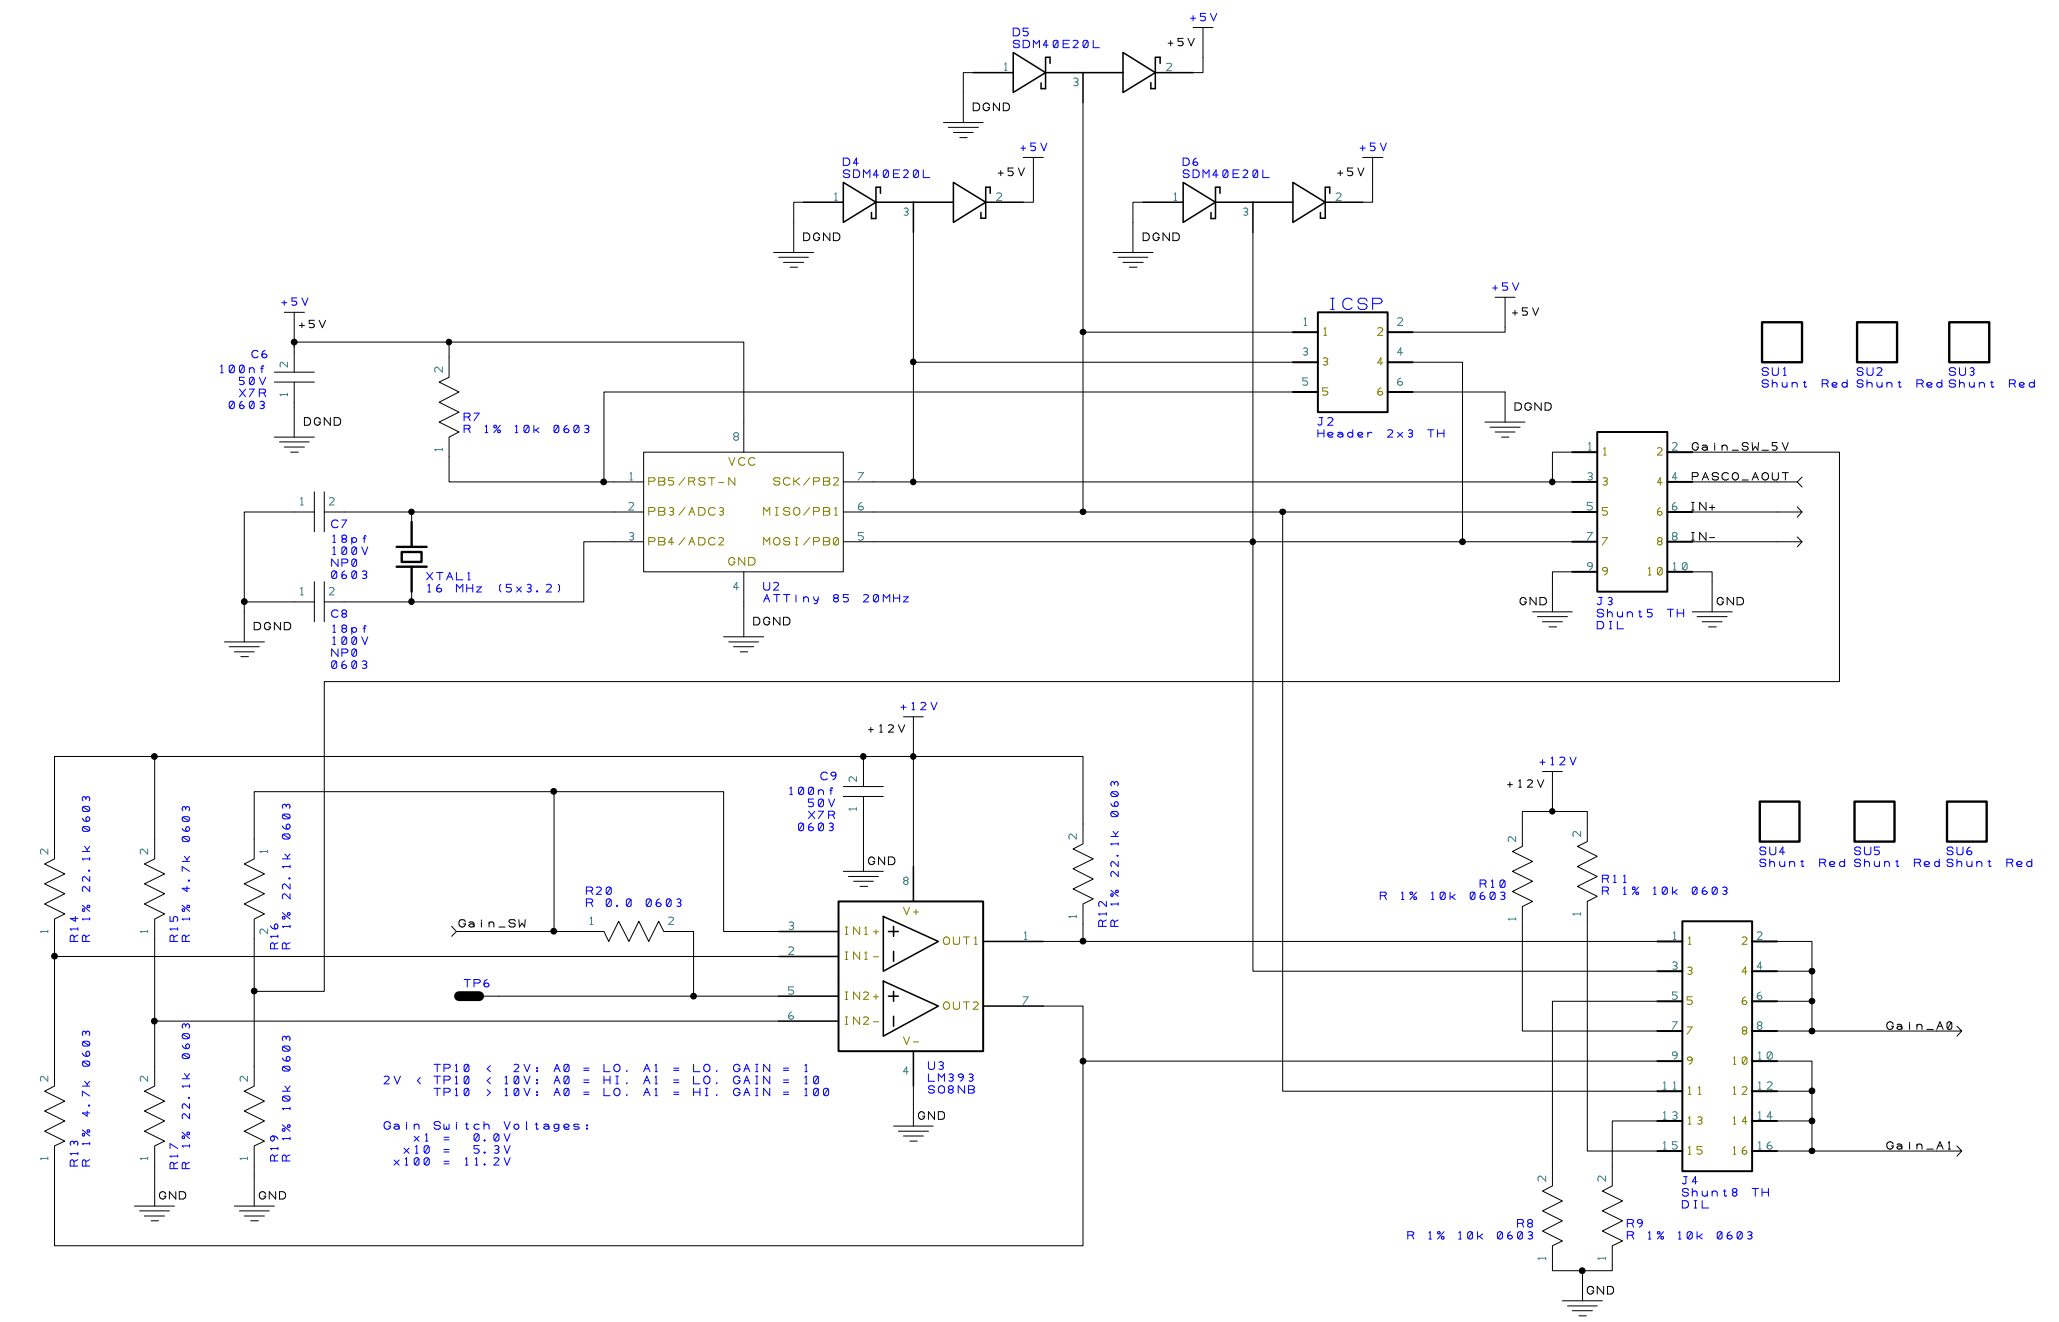

E	D	C	B	A	Drawn SDG	Check	Projection Do Not Scale		
Drn	Drn	Drn	Drn	Project PASCO Instr. Amp			Client		
Chk	Chk	Chk	Chk	Title Instrument Amp			Filename pasco_inamp_v2.sch		Drawing No.
								Sheet of 2	1

E	D	C	B	A	Drawn SDG	Check	Projection Do Not Scale		
Drn	Drn	Drn	Drn	Project PASCO Instr. Amp		Client			
Chk	Chk	Chk	Chk	Title Instr. Amp Gain		Filename pasco_inamp_gain_v2.sch		Drawing No.	
								Sheet of 2 2	